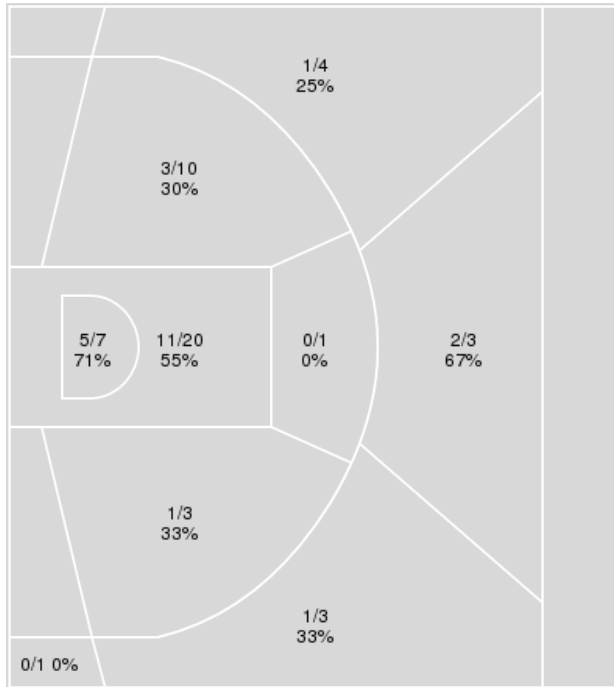

Officials: Joe DeRosa, Keith Kimble, Darron George

{ Players => 1, 2, 3, 4, 5, 10, 11, 12, 14, 15, 22, 30, 31, 34; } FG Types => All; Results => All;
=> All; Results => All;

West Virginia