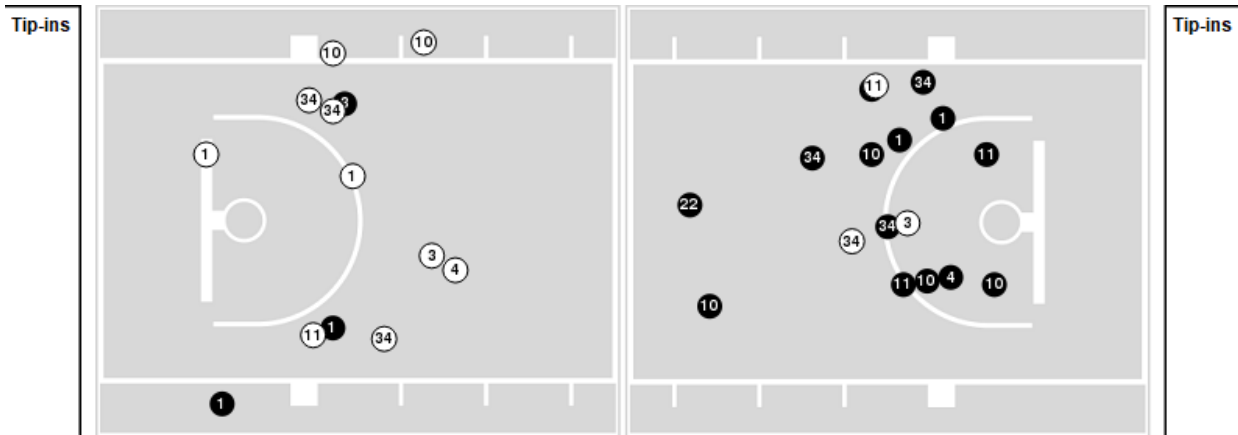

Blow Up Chart

● Made   ○ Missed   N - Player Number

West Virginia	M/A	%
Field Goals	24/52	46
2 Points	20/41	49
3 Points	4/11	36
Free Throws	24/34	71

West Virginia	M/A	%
Points in the Paint	32 (16 / 27)	59
Fast Break Points	15 (13/18)	72
Second Chance Points	15 (10/18)	56
Effective FG%	50