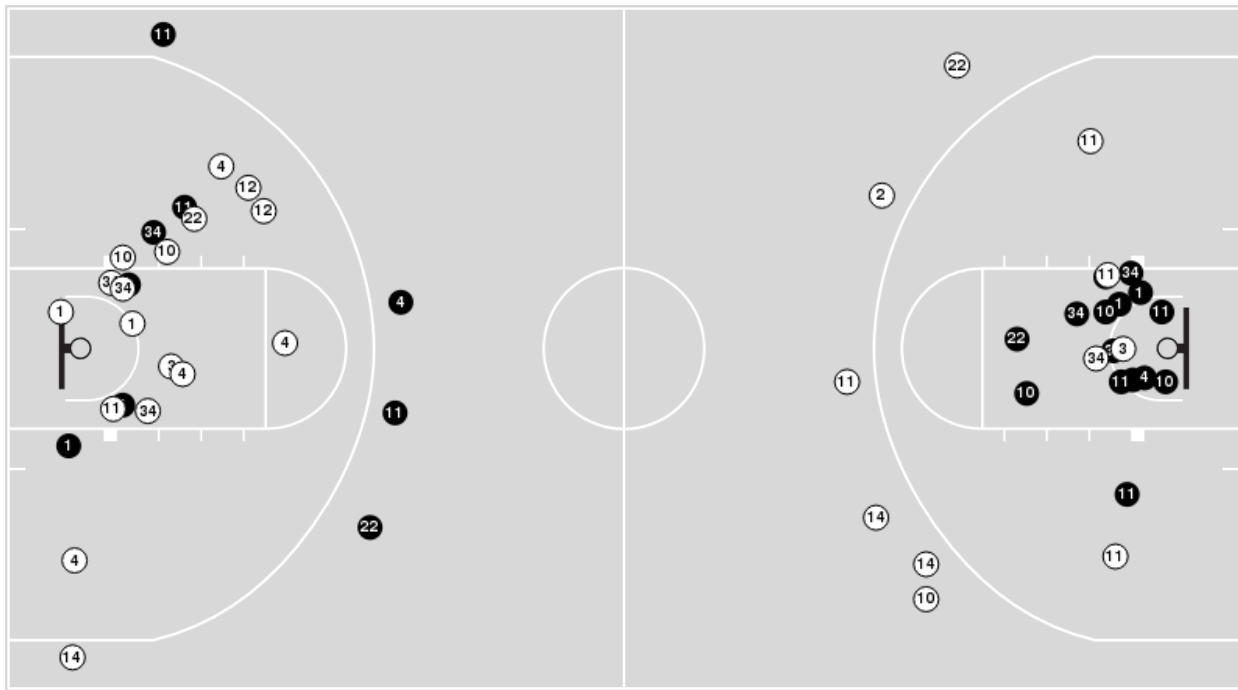

Officials: Joe DeRosa, Keith Kimble, Darron George

Players => 1, 2, 3, 4, 5, 10, 11, 12, 14, 15, 22, 30, 31, 34 FG Types=>All Results=>All

West Virginia

All Field Goals