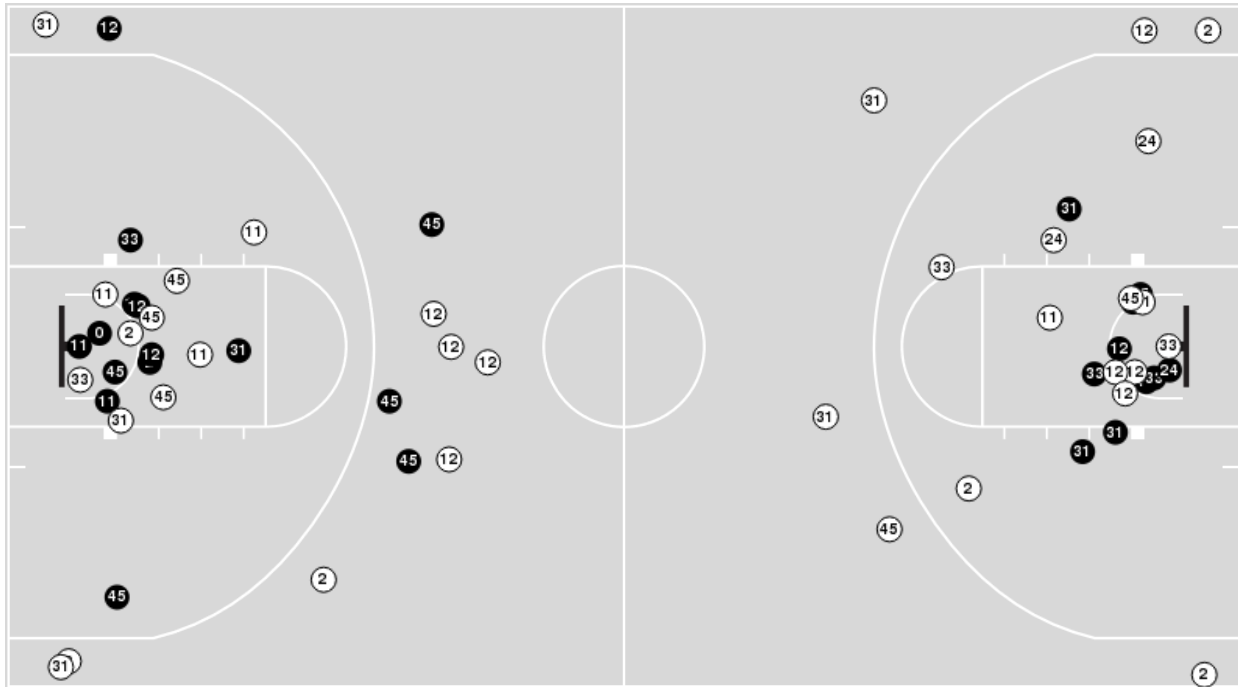

Officials: Joe DeRosa, Keith Kimble, Darron George

Players => AllFG Types=>AllResults=>All
Baylor

All Field Goals