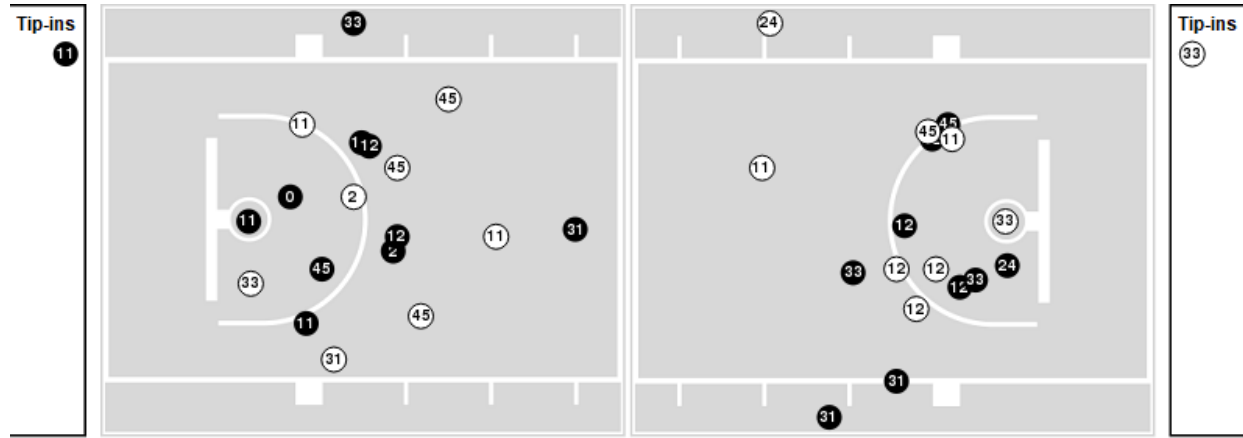

Blow Up Chart

● Made   ○ Missed   N - Player Number

Baylor	M/A	%
Field Goals	25/59	42
2 Points	21/41	51
3 Points	4/18	22
Free Throws	10/17	59

Baylor	M/A	%
Points in the Paint	32 (16 / 31)	52
Fast Break Points	8 (5/8)	63
Second Chance Points	11 (5/10)	50
Effective FG%	46