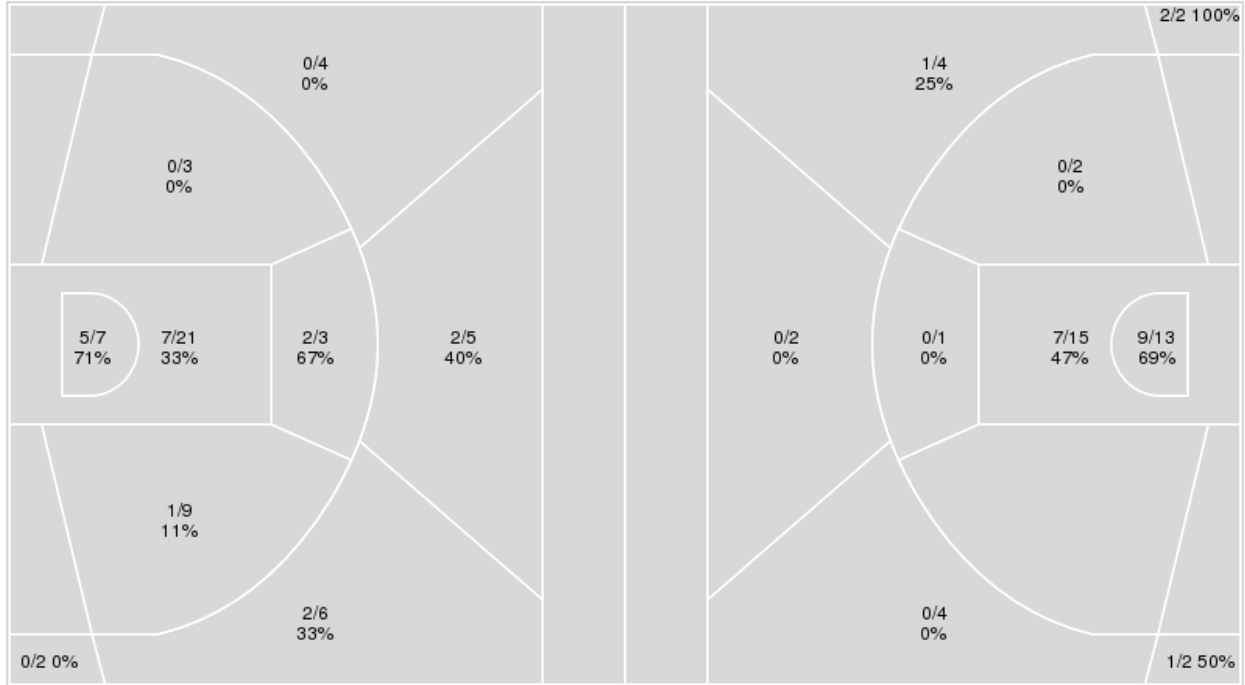

Officials: Kipp Kissinger, Pat Driscoll, Michael Greenstein

{ Players => All; } FG Types => All; Results => All;

{ Players => All; } FG Types => All; Results => All;

West Virginia

Kansas

West Virginia	M/A	%
Field Goals	19/60	32
2 Points	15/43	35
3 Points	4/17	24
Free Throws	7/11	64

Kansas	M/A	%
Field Goals	20/45	44
2 Points	16/31	52
3 Points	4/14	29
Free Throws	14/21	67