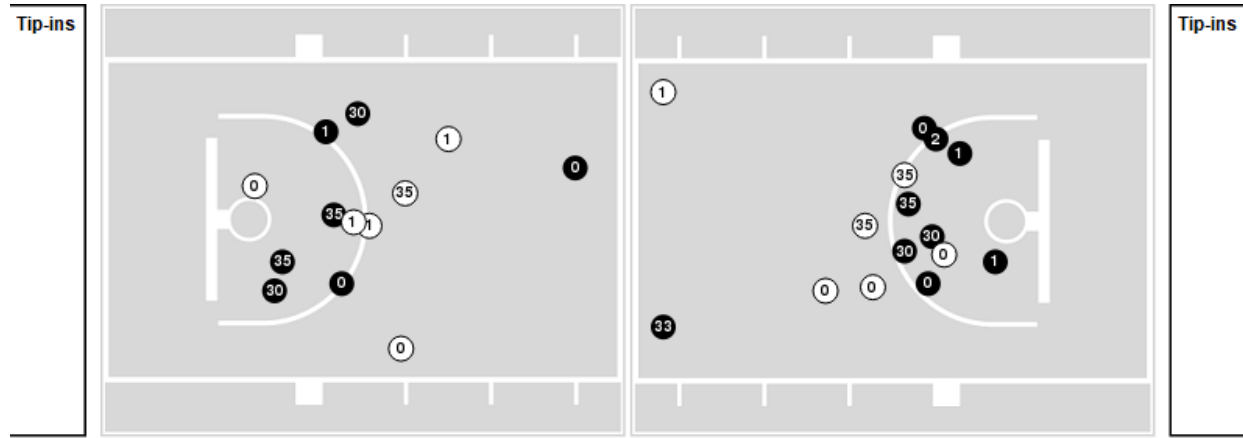

Blow Up Chart

N Made   **O** Missed   **N** - Player Number

Kansas	M/A	%
Field Goals	20/45	44
2 Points	16/31	52
3 Points	4/14	29
Free Throws	14/21	67

Kansas	M/A	%
Points in the Paint	32 (16 / 28)	57
Fast Break Points	12 (8/11)	73
Second Chance Points	5 (3/6)	50
Effective FG%	49