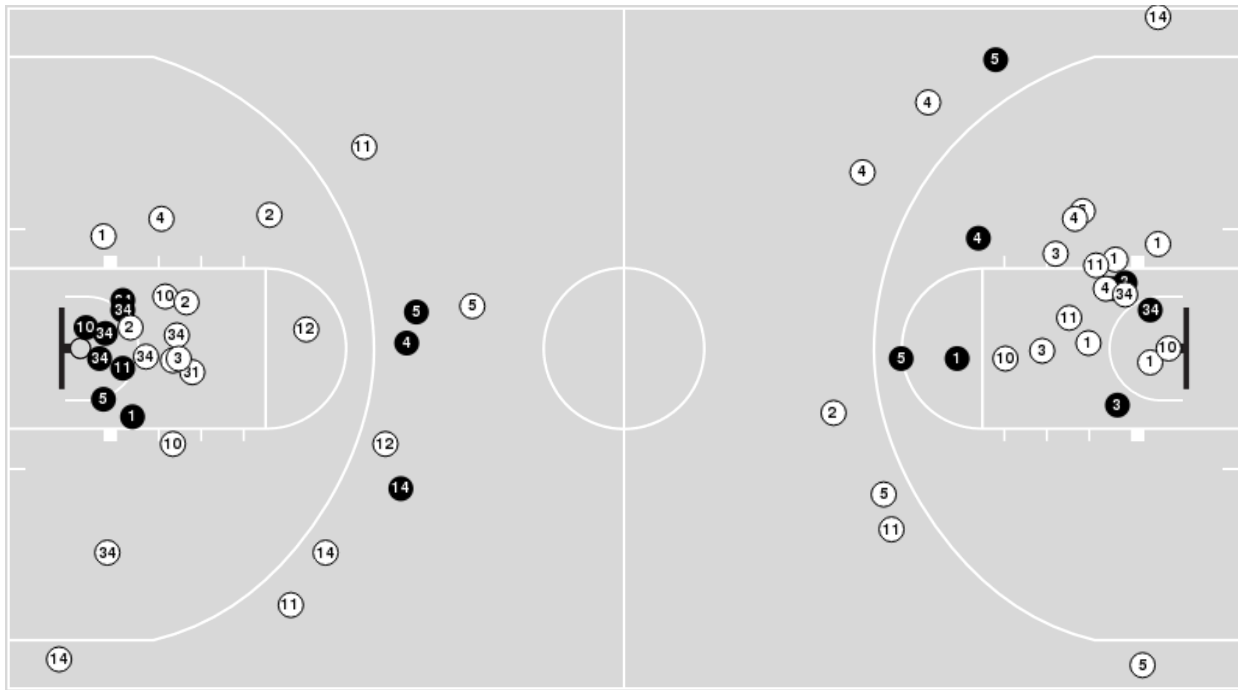

Officials: Kipp Kissinger, Pat Driscoll, Michael Greenstein

Players => AllFG Types=>AllResults=>All

West Virginia

All Field Goals