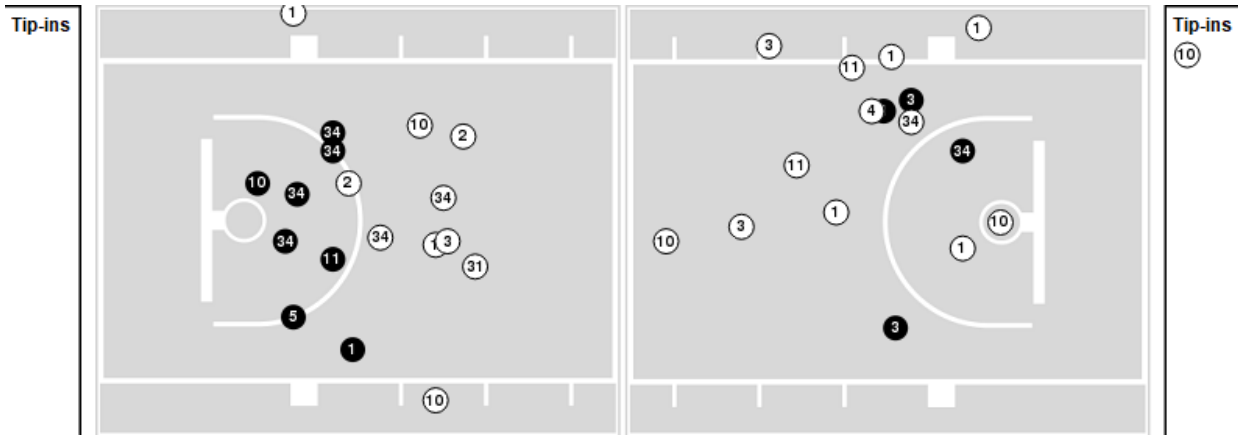

**Officials:** Kipp Kissinger, Pat Driscoll, Michael Greenstein

Players => AllFG Types=>AllResults=>All

**West Virginia**

**All Field Goals**

**Blow Up Chart**

● Made    ○ Missed    N - Player Number

West Virginia	M/A	%
Field Goals	19/60	32
2 Points	15/43	35
3 Points	4/17	24
Free Throws	7/11	64