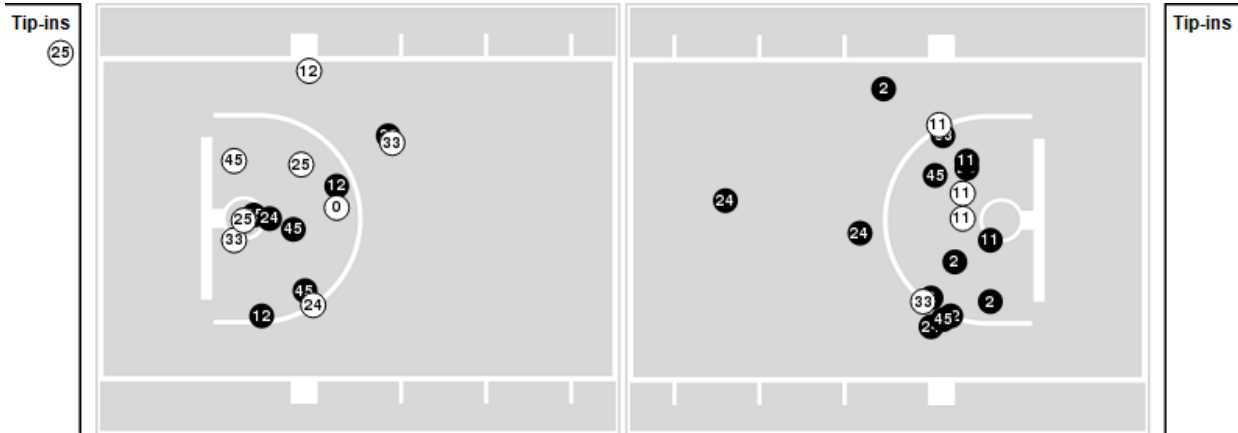

Blow Up Chart

● Made ○ Missed N - Player Number

Baylor	M/A	%
Field Goals	29/56	52
2 Points	23/38	61
3 Points	6/18	33
Free Throws	6/11	55

Baylor	M/A	%
Points in the Paint	42 (21 / 33)	64
Fast Break Points	16 (8/9)	89
Second Chance Points	6 (3/10)	30
Effective FG%	57