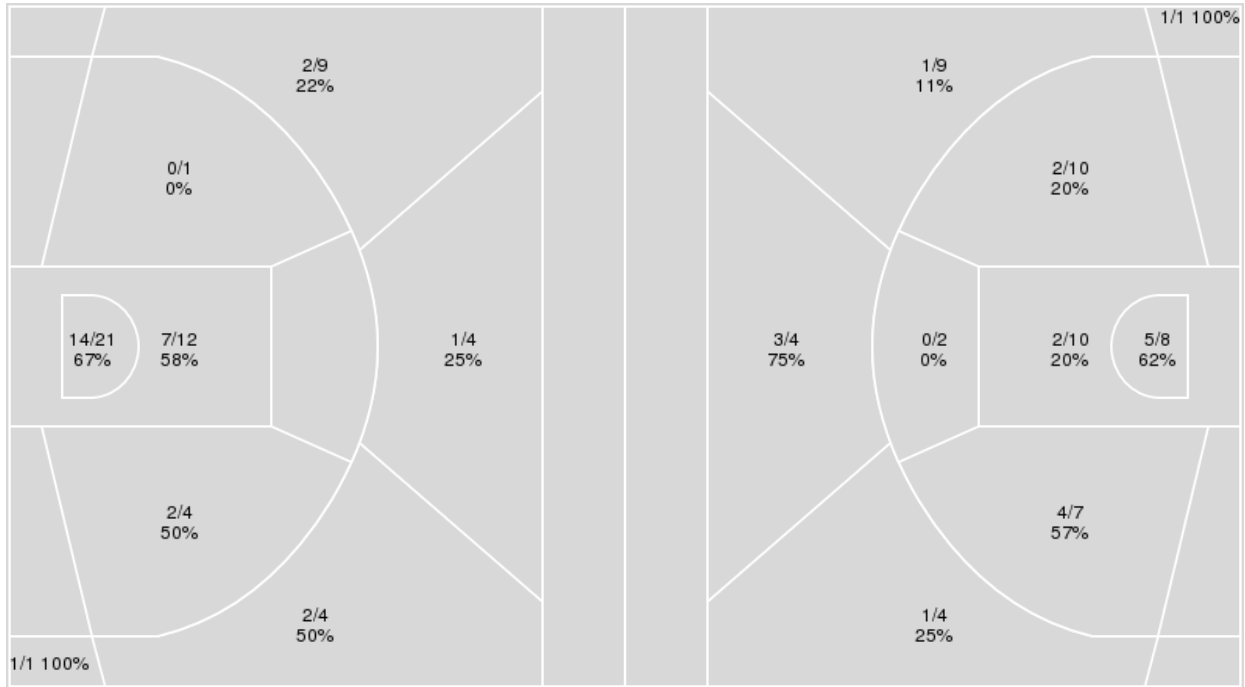

West Virginia at Baylor

02/15/20 Ferrell Center, Waco
2019-20 Men's Basketball

Game Time: 9:00 PM
Game Duration: 2:07
Attendance: 10,305

Officials: Doug Simmons, Kelly Self, Marques Pettigrew

{ Players => All; } FG Types => All; Results => All;

{ Players => All; } FG Types => All; Results => All;

Baylor

West Virginia

Baylor	M/A	%
Field Goals	29/56	52
2 Points	23/38	61
3 Points	6/18	33
Free Throws	6/11	55

West Virginia	M/A	%
Field Goals	19/55	35
2 Points	13/37	35
3 Points	6/18	33
Free Throws	15/22	68