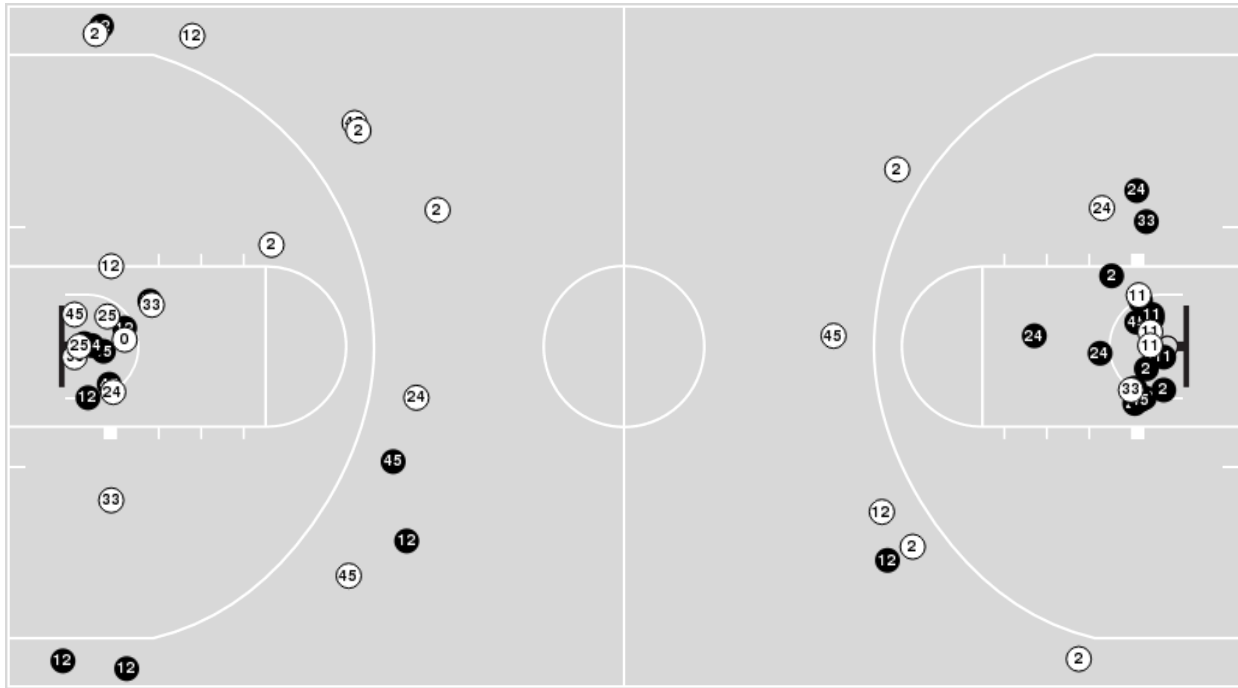

Officials: Doug Simons, Kelly Self, Marques Pettigrew

Players => AllFG Types=>AllResults=>All

Baylor

All Field Goals