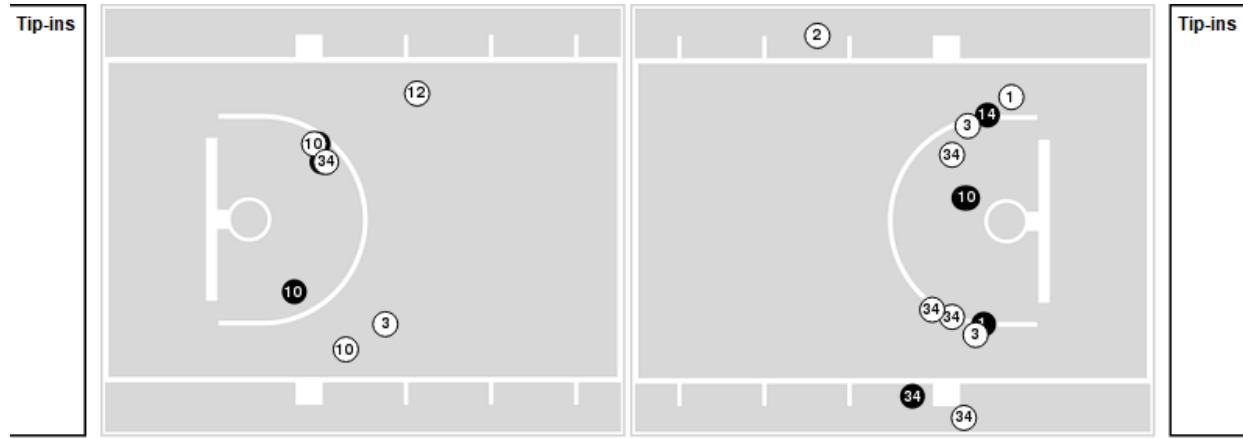

Blow Up Chart

● Made   ○ Missed   N - Player Number

West Virginia	M/A	%
Field Goals	19/55	35
2 Points	13/37	35
3 Points	6/18	33
Free Throws	15/22	68

West Virginia	M/A	%
Points in the Paint	14 (7 / 18)	39
Fast Break Points	9 (4/7)	57
Second Chance Points	14 (8/14)	57
Effective FG%	40