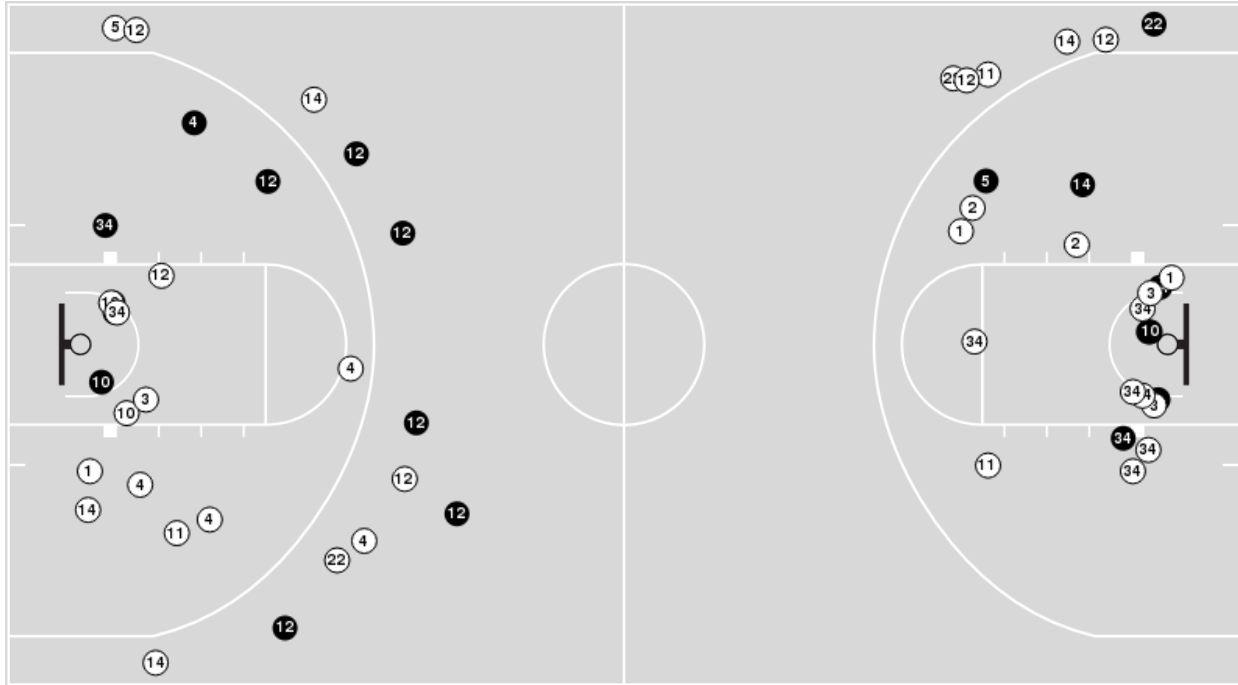

Players => AllFG Types=>AllResults=>All
West Virginia

All Field Goals